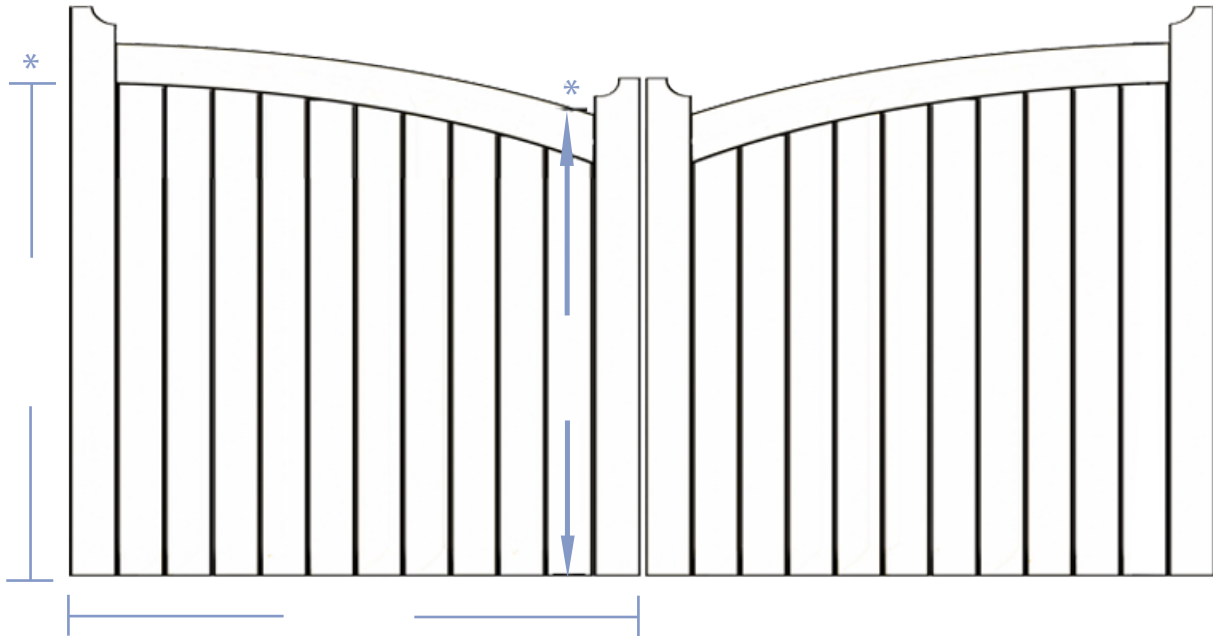

ORDER / QUOTE

CONCAVE HIGHGROVE ENTRANCE GATE

BLAMPHAYNE SAWMILLS LTD

Iron Bridge, Gittisham, Honiton, Devon EX14 3AN

Tel: 01404 851 357

www.blamphaynesawmills.co.uk

NAME:	DATE:
CUSTOMER REF/ORDER NO.:	

- QUANTITY
- SOFTWOOD
- HARDWOOD
- SOLID BOTTOM RAIL
FOR AUTOMATED GATE SYSTEMS
- FIXTURES AND FITTINGS
PLEASE SEE ADDITIONAL SHEETS OR NOTES
- LEFT HANG
- RIGHT HANG
- MULTI HANG
- HORNS
ADD 4" TO TOTAL HEIGHT
- COVER STRIPS REQUIRED?

- PAIR
- SINGLE

CENTRE

FRONT

REAR

* REBATED
PLEASE ENTER DETAILS
IN NOTES

PLEASE SUPPLY MEASUREMENTS ACCURATELY
YOUR GATE WILL BE MADE TO THESE SPECIFICATIONS

NOTES