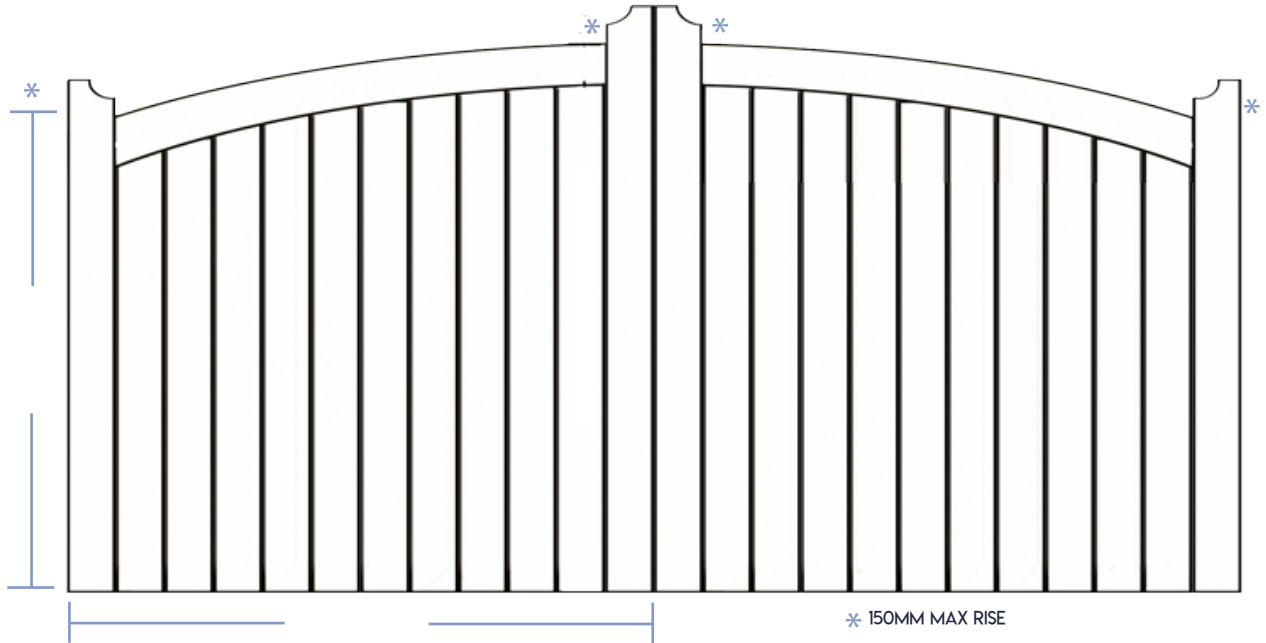

ORDER / QUOTE

HIGHGROVE ENTRANCE GATE

BLAMPHAYNE SAWMILLS LTD

Iron Bridge, Gittisham, Honiton, Devon EX14 3AN

Tel: 01404 851 357

www.blamphaynesawmills.co.uk

NAME:	DATE:
CUSTOMER REF/ORDER NO.:	

- QUANTITY
- SOFTWOOD
- HARDWOOD
- SOLID BOTTOM RAIL
FOR AUTOMATED GATE SYSTEMS
- FIXTURES AND FITTINGS
PLEASE SEE ADDITIONAL SHEETS OR NOTES
- LEFT HANG
- RIGHT HANG
- MULTI HANG
- HORNS
ADD 4" TO TOTAL HEIGHT
- COVER STRIPS REQUIRED?

- PAIR
- SINGLE

PLEASE SUPPLY MEASUREMENTS ACCURATELY
YOUR GATE WILL BE MADE TO THESE SPECIFICATIONS

NOTES